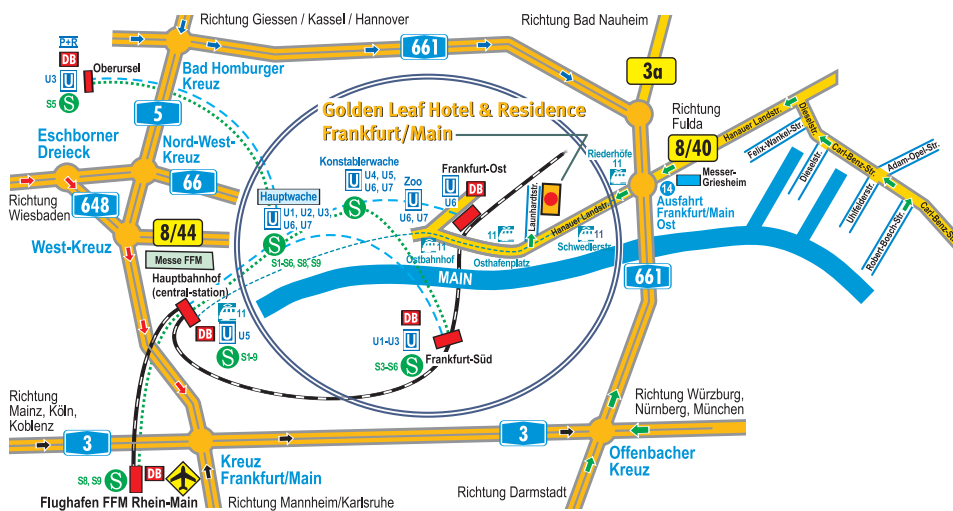

Map

Contact:
CA Comfort Aparthotel Frankfurt GmbH
Launhardtstraße 2-4
60314 Frankfurt

Tel: +49-(0)69-94 99 00
Fax: +49-(0)69-94 99 08 00
E-Mail: caf@golden-leaf-hotel.de
Internet: www.golden-leaf-hotel.de

www.facebook.com/golden.leaf.hotels
www.twitter.com/GoldenLeafHotel
www.flickr.com/goldenleafhotels
www.youtube.com/GoldenLeafHotels