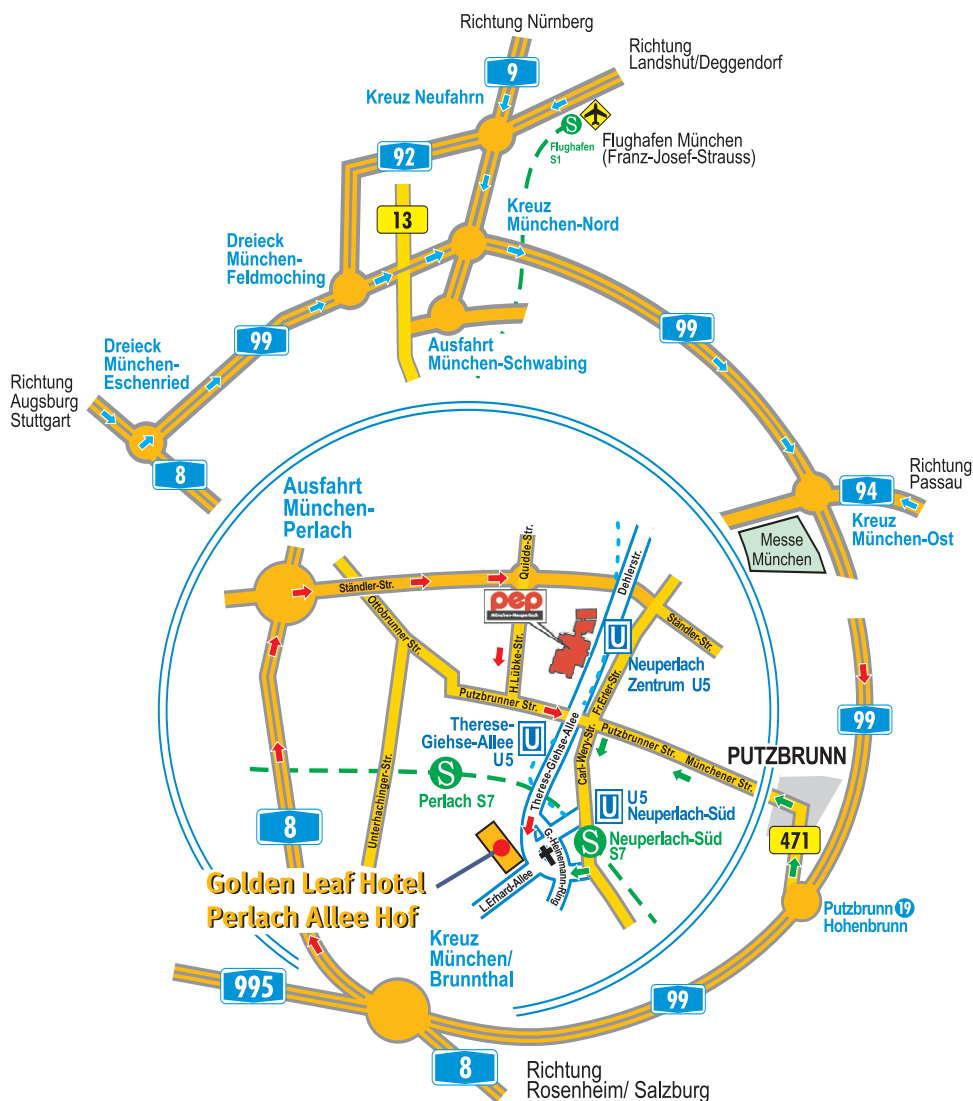

Map

Contact:
Hotel Altperlach Betriebs GmbH
Haus Perlach Allee Hof
Therese-Giehse-Allee 76
81739 München

Tel: +49-(0)89-67 34 94 0
Fax: +49-(0)89-67 34 94 73
E-Mail: hpa@golden-leaf-hotel.de
Internet: www.golden-leaf-hotel.de

www.facebook.com/golden.leaf.hotels
www.twitter.com/GoldenLeafHotel
www.flickr.com/goldenleafhotels
www.youtube.com/GoldenLeafHotels