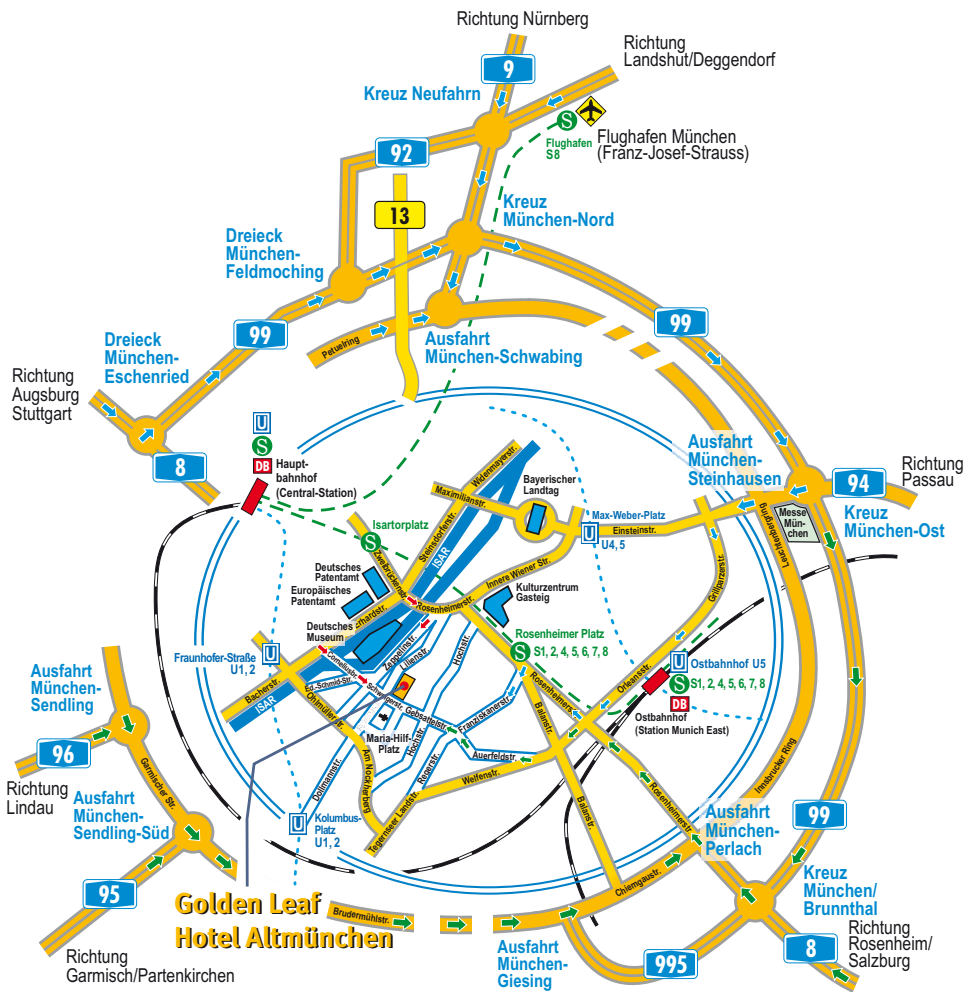

Map

Contact:
Altmünchen Hotelbetriebe GmbH
Mariahilfplatz 4
81541 München

Tel: +49-(0)89-45 84 40
Fax: +49-(0)89-45 84 44 00
E-Mail: ahg@golden-leaf-hotel.de
Internet: www.golden-leaf-hotel.de

www.facebook.com/golden.leaf.hotels
www.twitter.com/GoldenLeafHotel
www.flickr.com/goldenleafhotels
www.youtube.com/GoldenLeafHotels